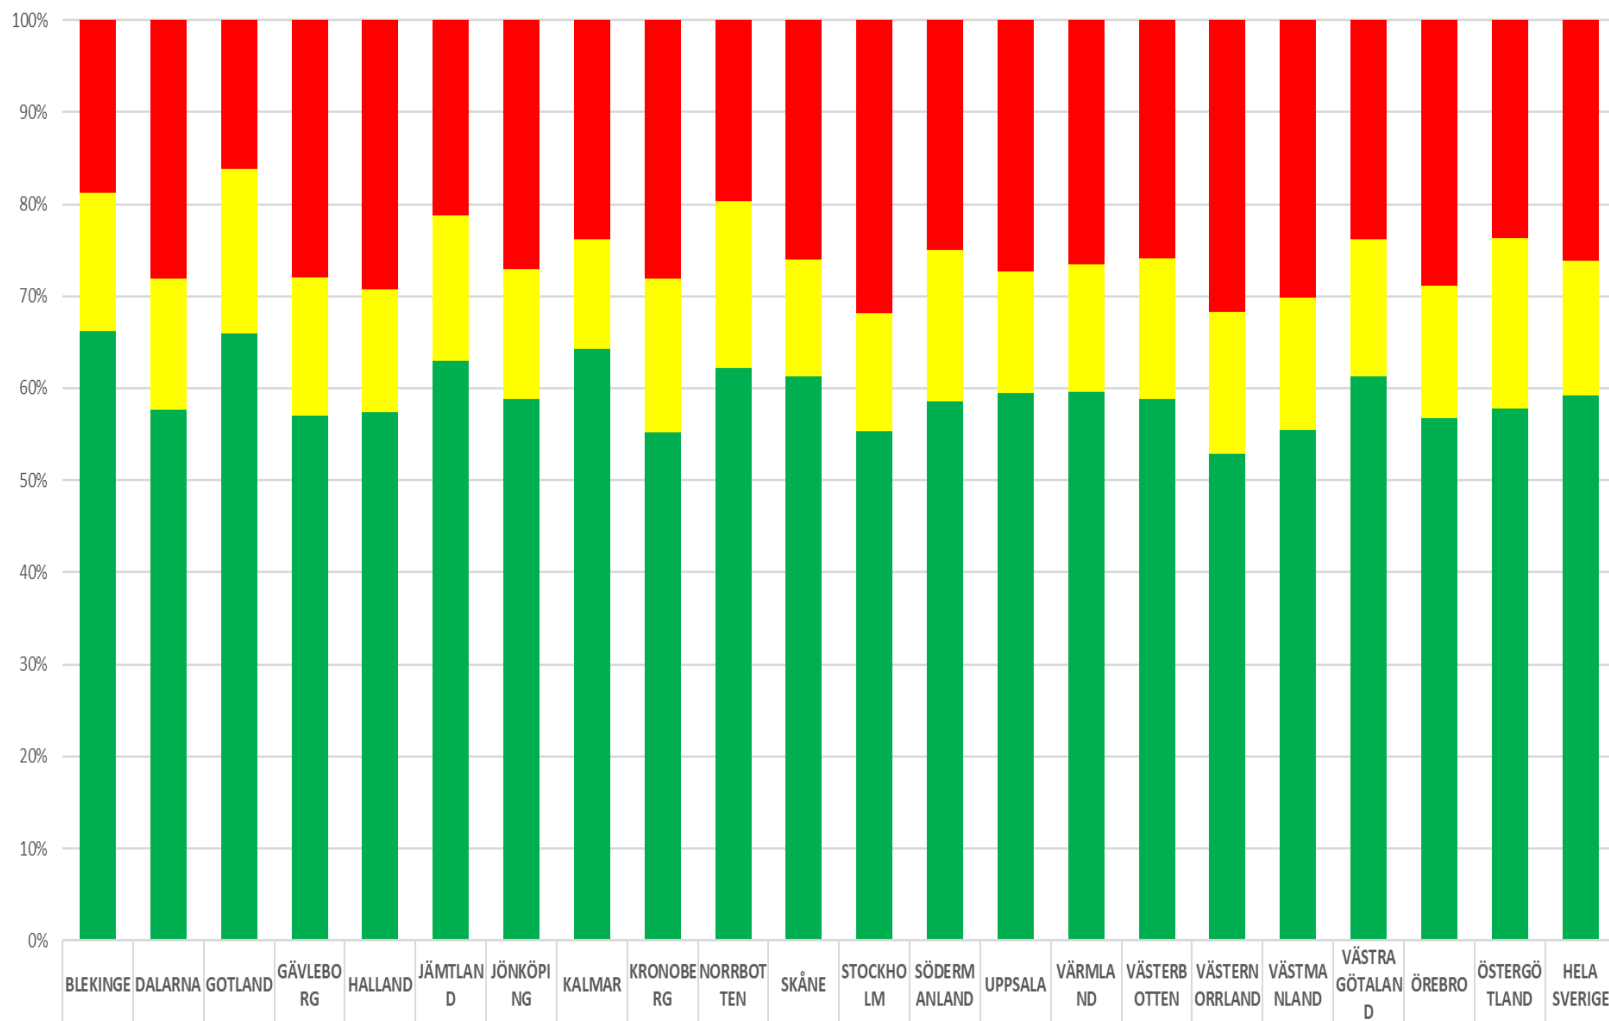

Lätt släpvagn Kontrollbesiktning (B) Länsvis December 2020