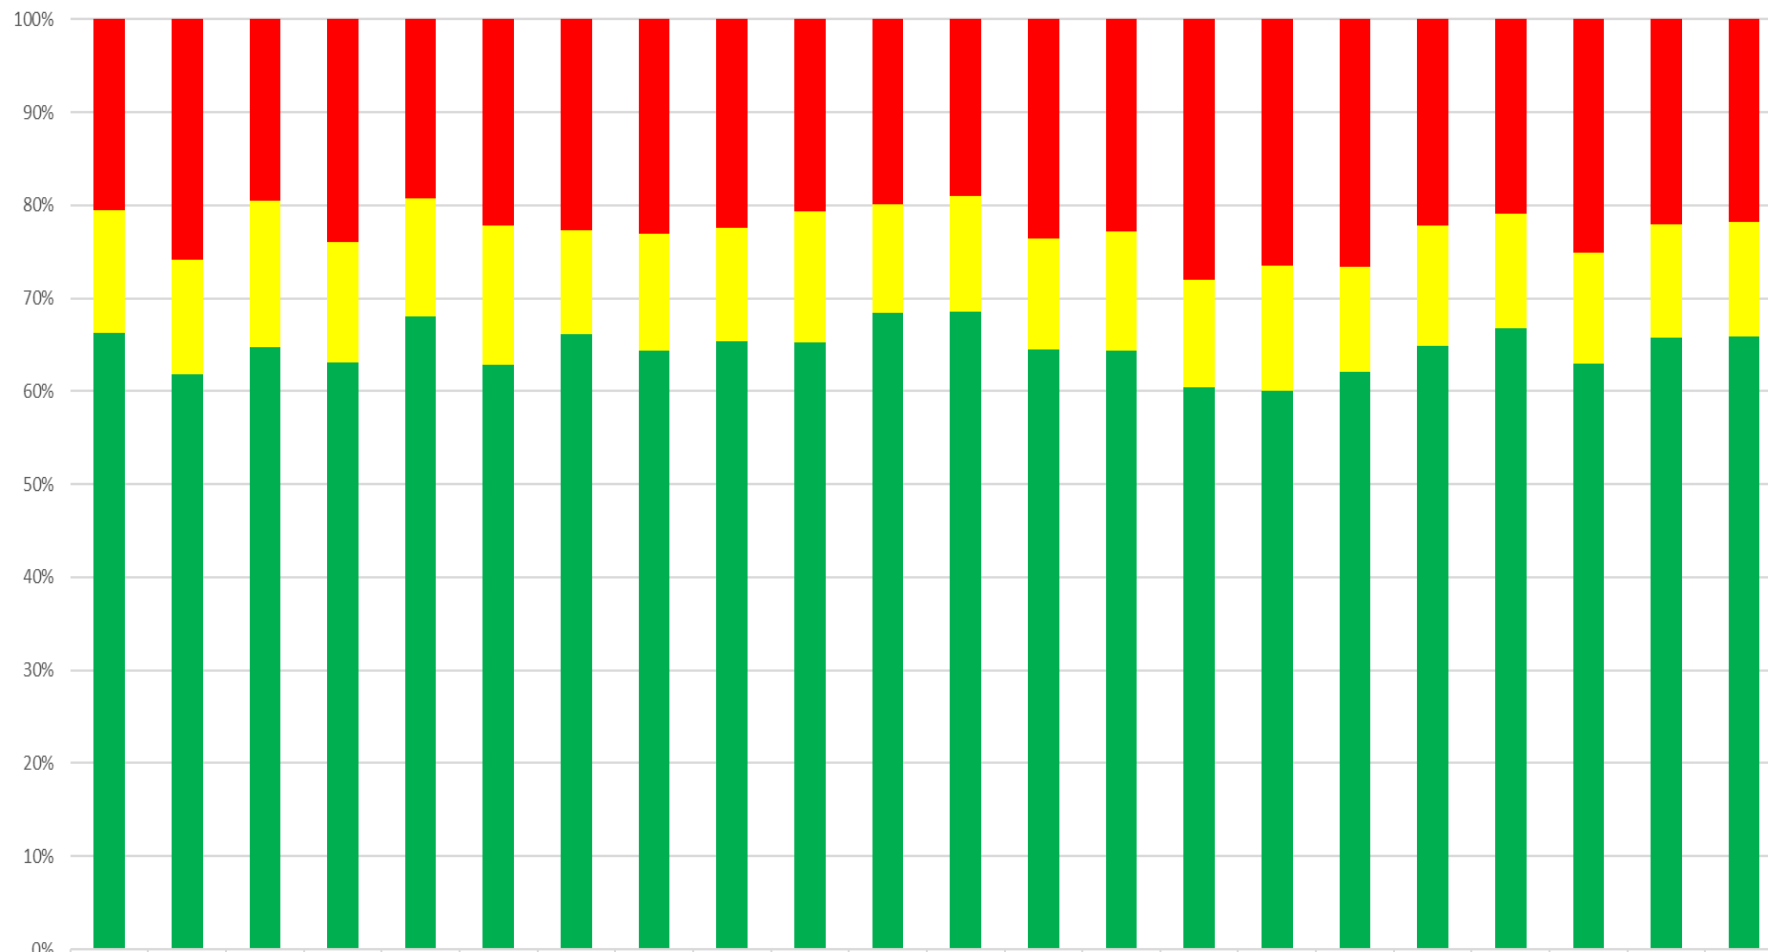

Personbil Kontrollbesiktning (B) Länsvis December 2020

	BLEKINGE	DALARNA	GOTLAND	GÄVLEBO RG	HALLAND	JÄMTLAN D	JÖNKÖPI NG	KALMAR	KRONOBE RG	NORRBOT TEN	SKÅNE	STOCKHO LM	SÖDERM ANLAND	UPPSALA	VÄRMLA ND	VÄSTERB OTTEN	VÄSTERN ORRLAND	VÄSTMA NLAND	VÄSTRA GÖTALAN D	ÖREBRO	ÖSTERGÖ TLAND	HELA SVERIGE
■ Andel underkända	20,54%	25,92%	19,48%	24,02%	19,30%	22,17%	22,68%	23,04%	22,49%	20,69%	19,85%	19,02%	23,55%	22,77%	28,08%	26,51%	26,63%	22,18%	20,98%	25,16%	22,03%	21,81%
■ Andel godkända med brist	13,25%	12,22%	15,72%	12,93%	12,63%	15,06%	11,23%	12,64%	12,08%	14,03%	11,76%	12,41%	11,96%	12,82%	11,51%	13,47%	11,34%	12,94%	12,28%	11,90%	12,24%	12,37%
■ Andel godkända	66,21%	61,86%	64,79%	63,05%	68,06%	62,77%	66,09%	64,32%	65,43%	65,29%	68,39%	68,56%	64,49%	64,41%	60,40%	60,02%	62,04%	64,87%	66,75%	62,93%	65,73%	65,82%