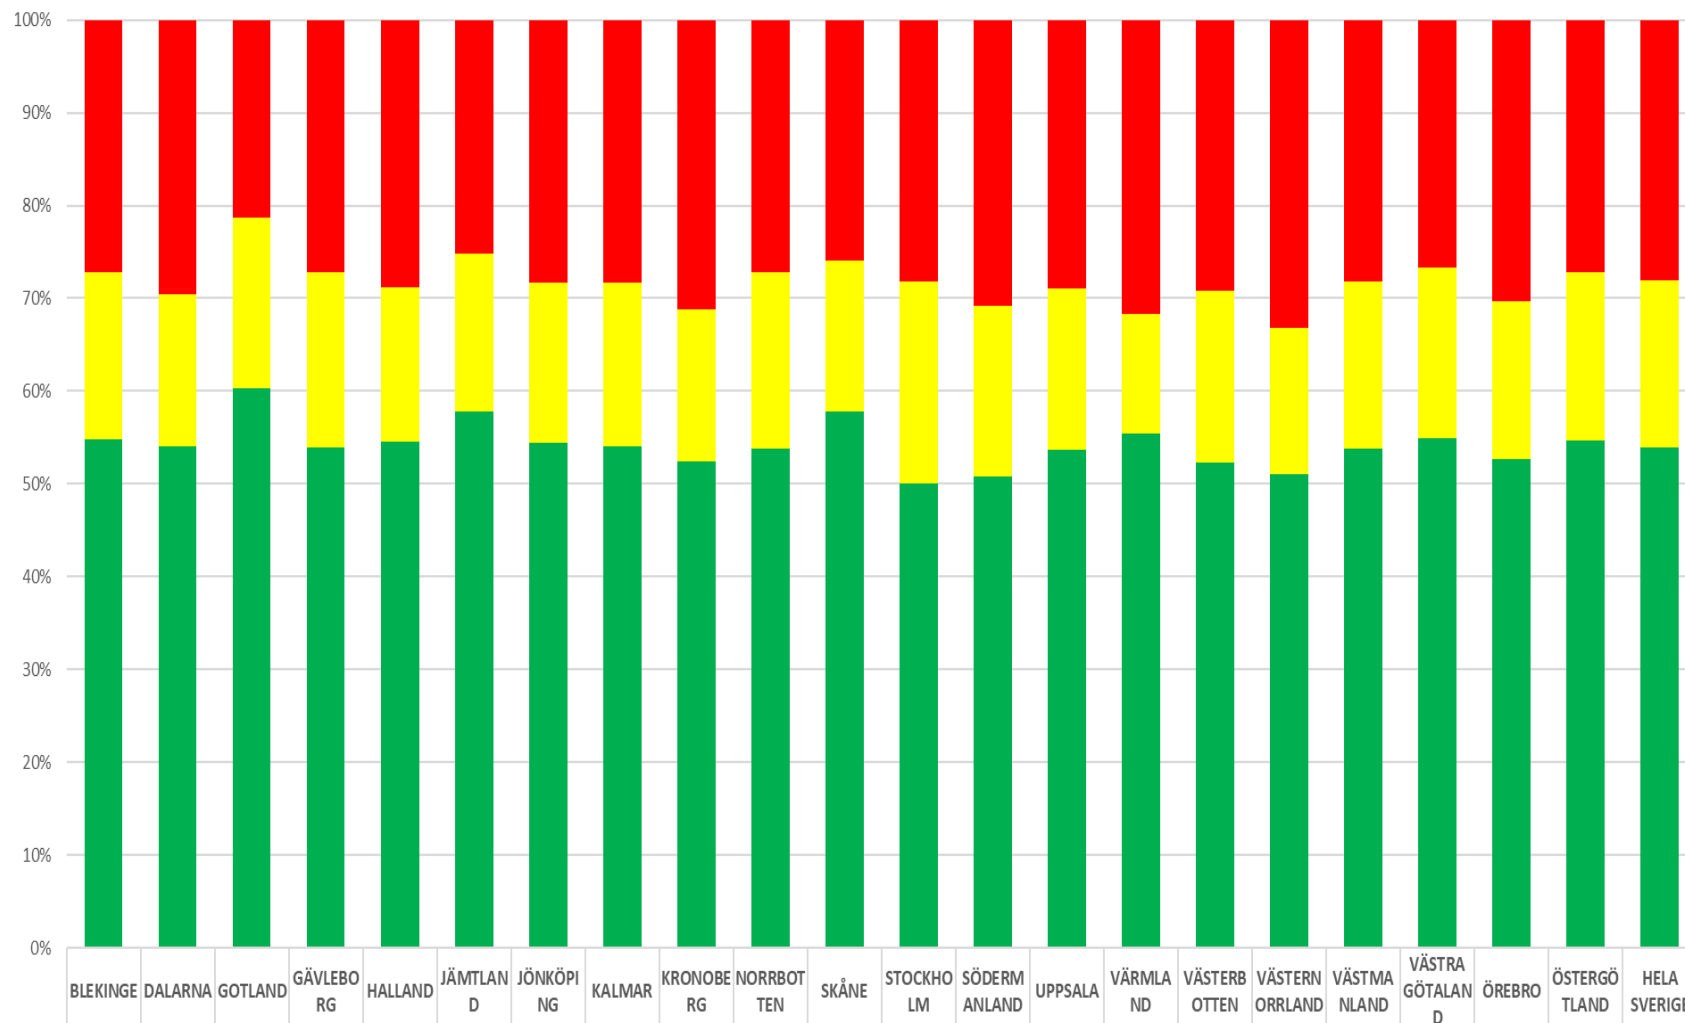

Lätt lastbil Kontrollbesiktning (B) Länsvis December 2020